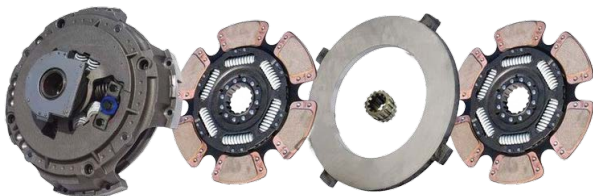

**\$1,089.99**

15-1/2X2" EASY EFFORT 2050 FT/LB

#ABP N25 308925 25

**\$852.99**

15-1/2" X 2" EASY EFFORT 1700 FT/LB

#ABP N25 208925 82

**\$1,129.99**

15-1/2" X 2" EASY EFFORT 2050 FT/LB

#ABP N25 208925 25 TP

**\$983.99**

15-1/2" X 2" SELF ADJUST 1700 FT/LB

#ABP N25 209701 82

## CLUTCHES CONTINUED

**\$1,489.99**

ADVANTAGE SELF ADJUST  
1860 FT/LB

#SP 309701 20

**\$1,299.99**

ADVANTAGE SELF ADJUST  
1700 FT/LB

#SP 309701 82

**\$2,999.99**

ULTRASHIFT PLUS  
21IN-14 SPLINE

#SP 122002 35A

**\$1,129.99**

EASY PEDAL ADVANTAGE  
1700 FT/LB

#SP 308925 82

**\$1,399.99**

EASY PEDAL ADVANTAGE  
2050 FT/LB

#SP 308925 25